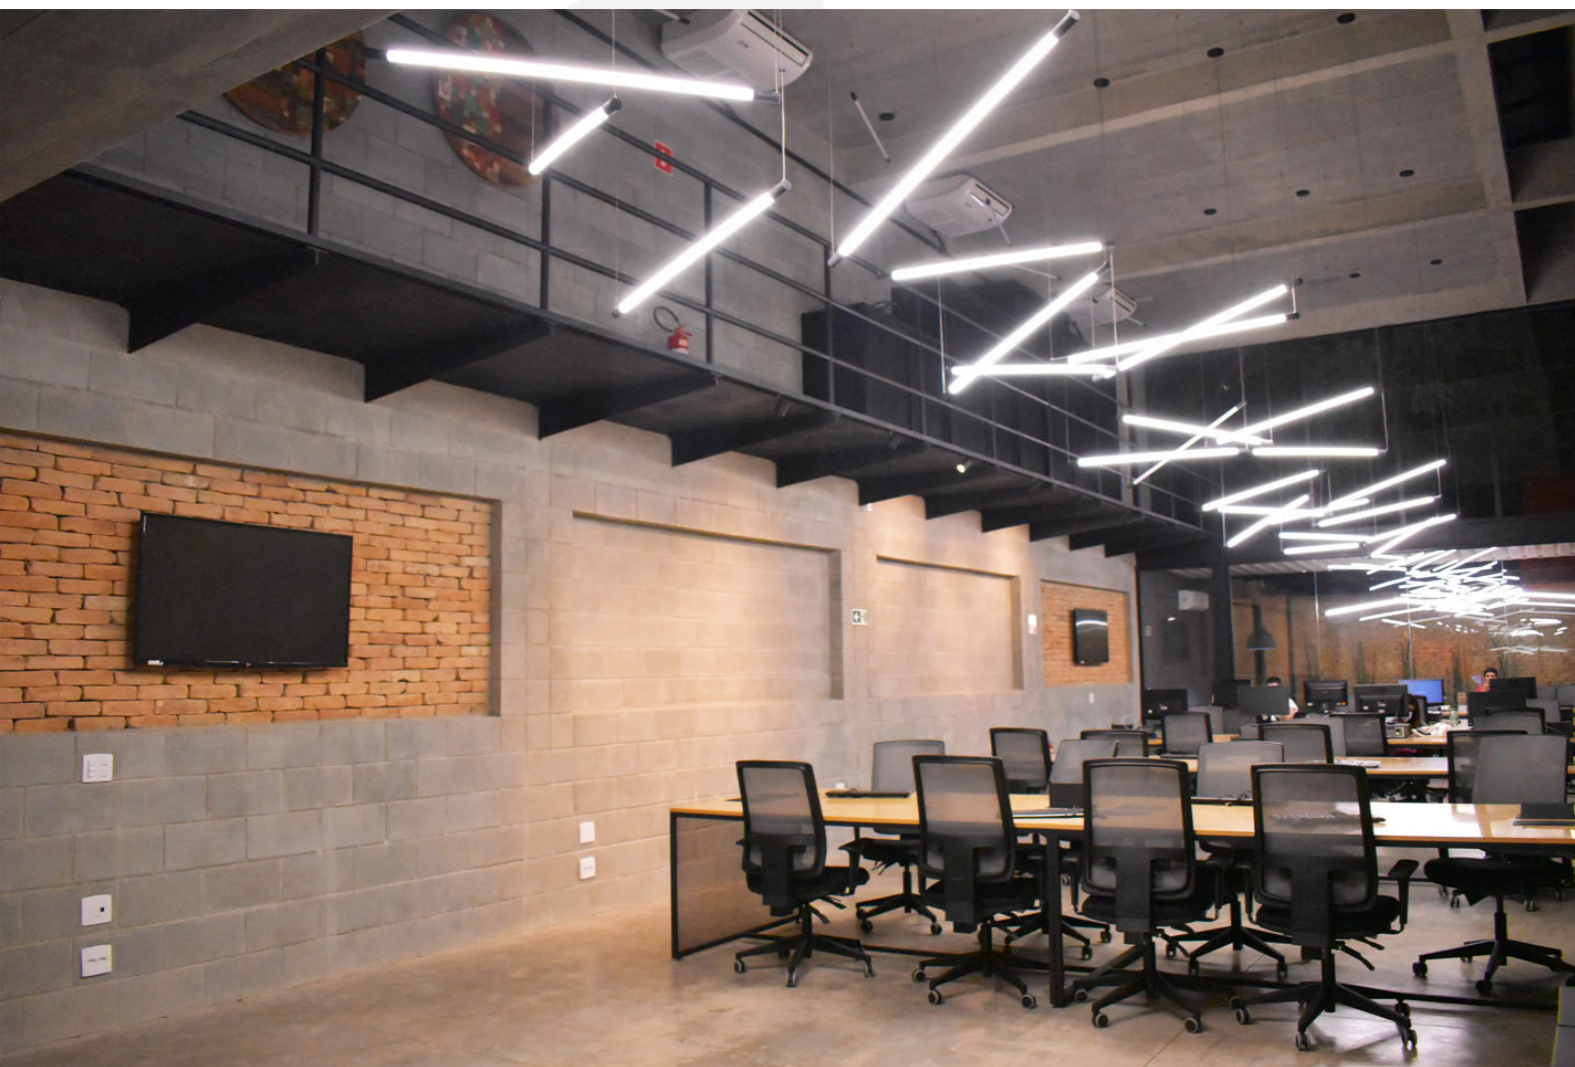

Studio Delli - Coworking Cayowaa